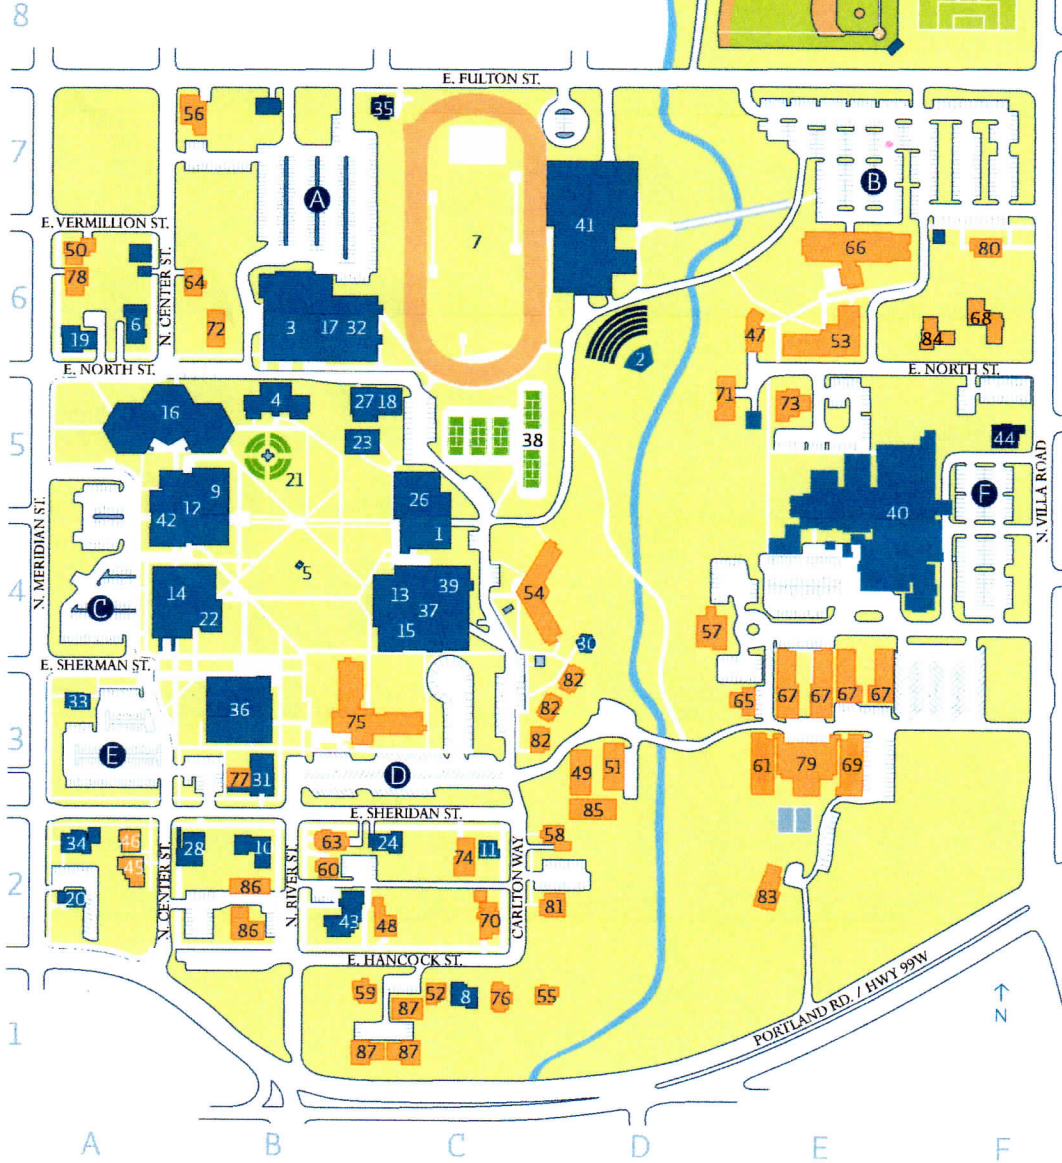

GEORGE FOX UNIVERSITY

414 North Meridian St., Newberg, OR 97132
503-538-8383 georgefox.edu

Future athletic fields 1/2 mile →

Campus Facilities

1. Academic Resource Center	C4
2. Amphitheater	D6
3. Bauman Auditorium	B6
4. Brougher Hall	B5
5. Centennial Tower	B4
6. Center Street House	A6
7. Colcord Memorial Field	C6
8. Costume Shop	C1
9. Edwards-Holman Science Center	B5
10. Financial Affairs Office	B2
11. Fry House	C2
12. Gregory Atrium	B4
13. Heacock Commons	C4
14. Hoover Academic Building	B4
15. Klages Dining Hall	C4
16. Lemmons Center	A5
17. Lindgren Gallery	B6
18. Mail Services/Print Services	C5
19. Media Communication Center	A6
20. Meridian Street House	A2
21. Virginia Millage Memorial Rose Garden	B5
22. Minthorne Gallery	B4
23. Minthorn Hall	B5
24. Moore House	C2
25. Morse Athletic Fields	E8
26. Murdock Learning Resource Center	C5
27. North Street Annex	B5
28. Pennington House	B2
29. Plant Services	F8
30. Prayer Chapel	D4
31. River Street House	B3
32. Ross Center	B6
33. Security Services	A3
34. Sheridan Street House	A2
35. Skyles House	C7
36. Stevens Center	B3
37. Student Union Building	C4
38. Tennis Courts	C5
39. University Store	C4
40. Villa Academic Complex	E5
41. Wheeler Sports Center	D7
42. Wood-Mar Hall	B4
43. Woodward House	B2
44. Wright House	F5

Student Housing

45. Anderson House	A2
46. Armstrong House	A2
47. Barclay House	E6
48. Beals House	C2
49. Beebe Residence Hall	D3
50. Campbell House	A6
51. Carey Residence Hall	D3
52. Chapman House	C1
53. Coffin Residence Hall	E6
54. Edwards Residence Hall	C4
55. Fell House	C1
56. Fulton Street House	B7
57. Gail House	D4
58. Gulley House	C2
59. Hancock Street House	B1
60. Hester House	B2
61. Hobson Residence Hall	E3
62. Holton House	F8
63. Hoskins House	B2
64. Kelsey House	B6
65. Kershner House	E3
66. Le Shana Residence Hall	E6
67. Lewis Apartments	E3
68. Lyda House	F6
69. Macy Residence Hall	E3
70. McGrew House	C2
71. Munn House	D5
72. Newlin Apartments	B6
73. North Street House	E5
74. Parker House	C2
75. Pennington Residence Hall	B3
76. Riley House	C1
77. River Street Apartment	B3
78. Schomburg House	A6
79. Sutton Residence Hall	E3
80. Villa Road House	F6
81. Weesner House	C2
82. Weesner Village	C3
83. Wilder House	E2
84. Wilhite House	F6
85. Willcuts Residence Hall	D3
86. Winters Apartments	B2
87. Woolman Apartments	C1

Parking

A. Bauman/Ross Center Parking Lot	B7
B. Fulton Street Parking Lot	E7
C. Hoover/Wood-Mar Parking Lot	A4
D. Pennington Parking Lot	C3
E. Stevens Center Parking Lot	A3
F. Villa Road Parking Lot	F5