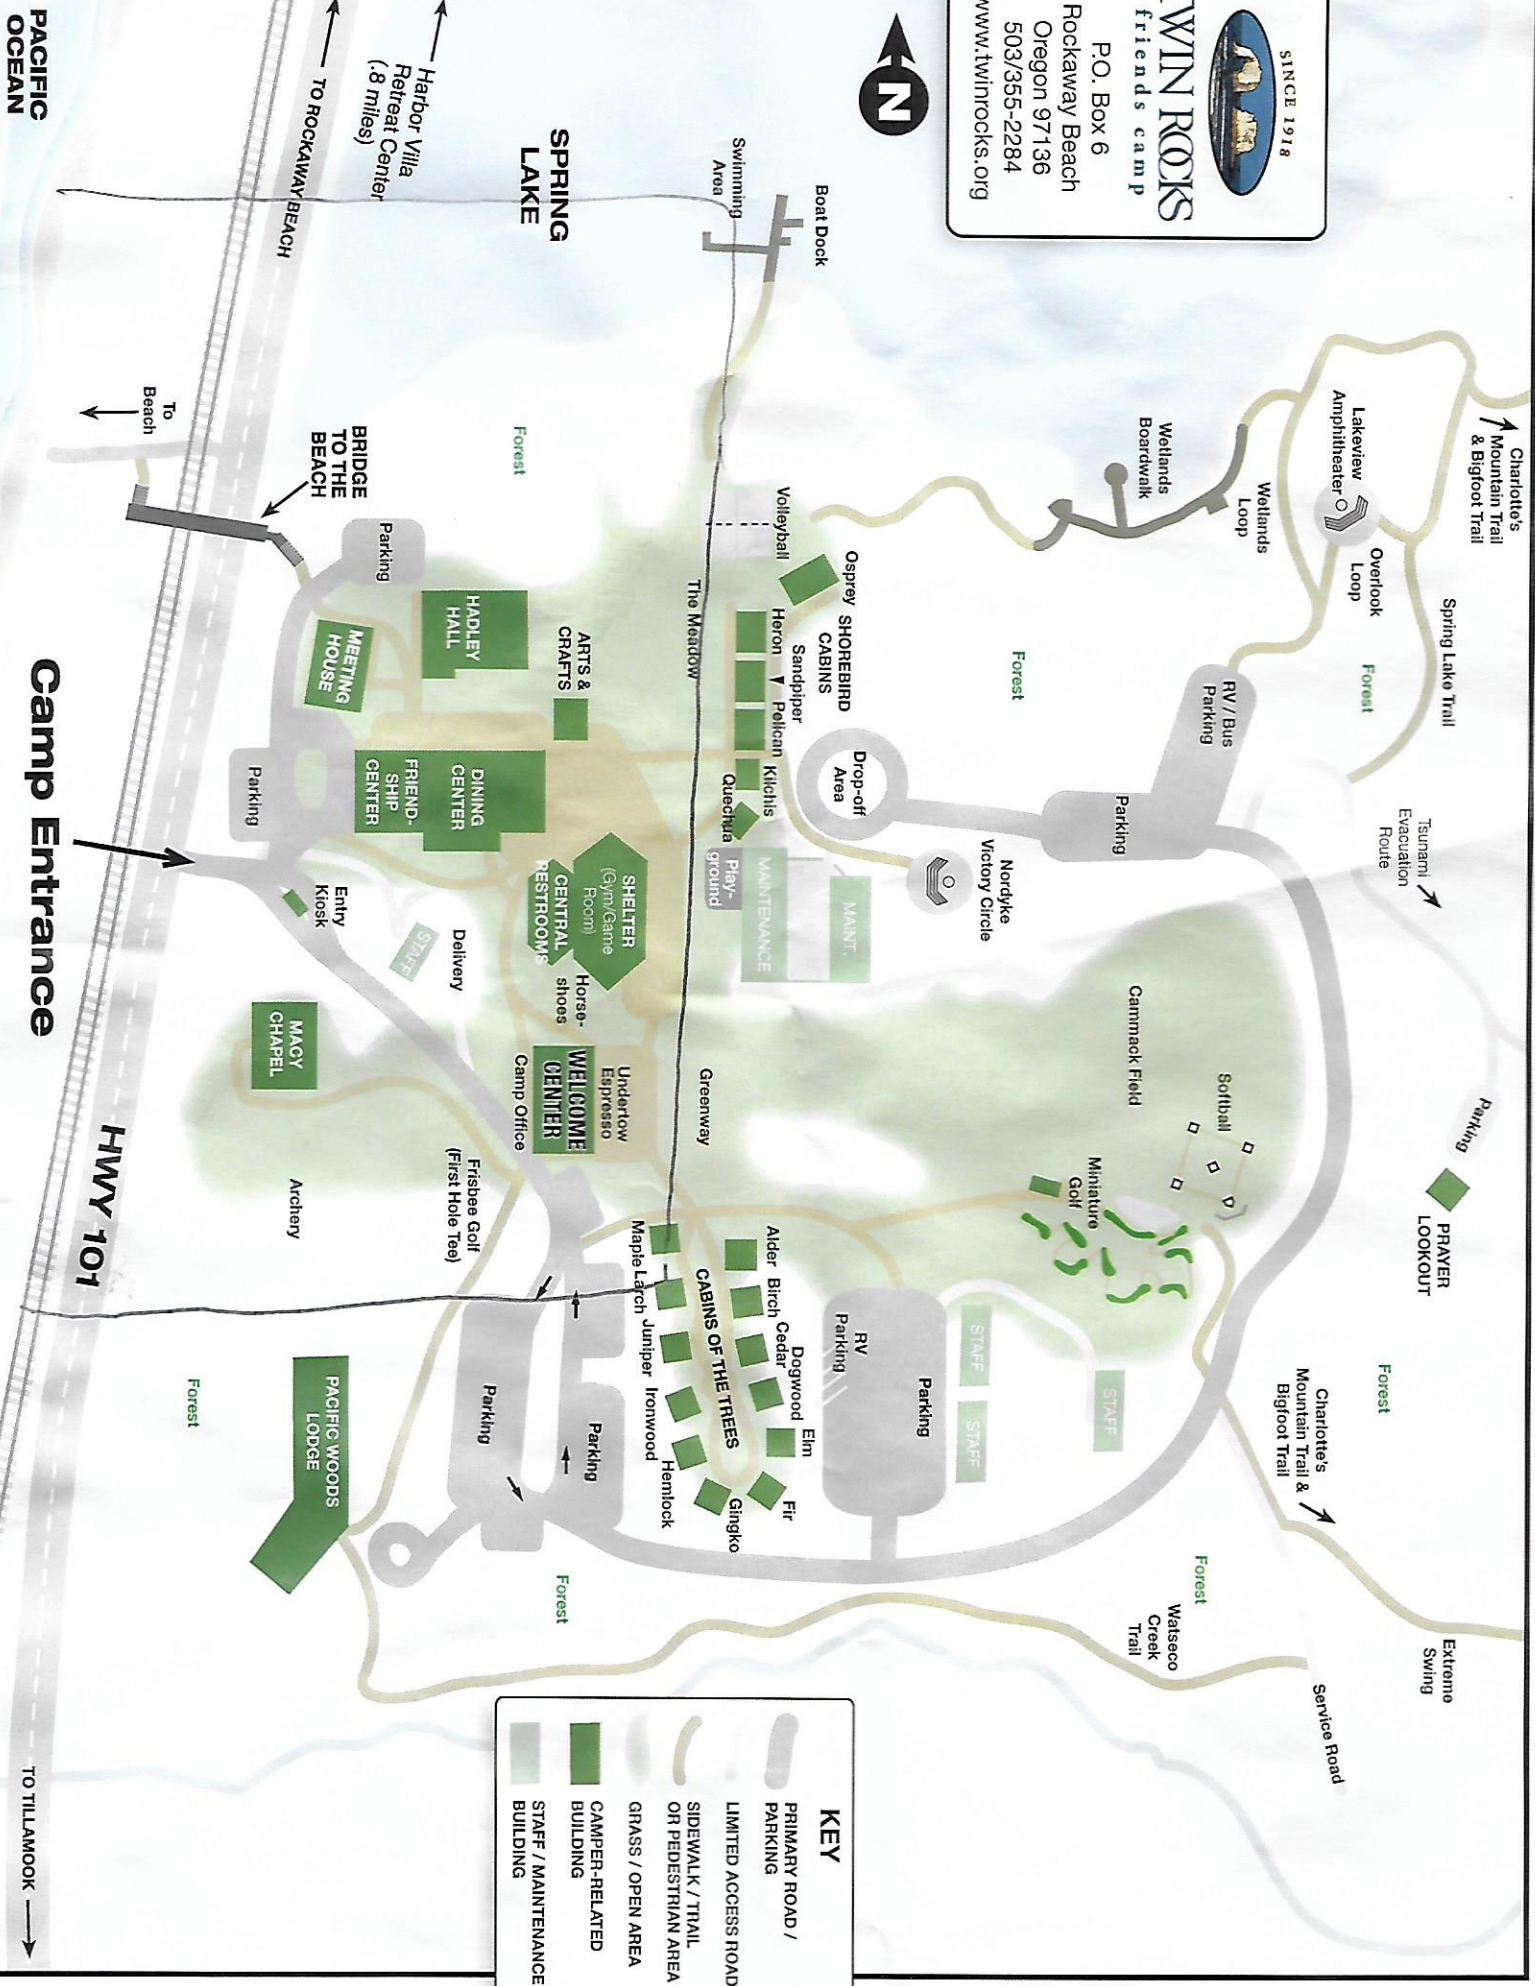

TWIN ROCKS
friends camp

P.O. Box 6
Rockaway Beach
Oregon 97136
503/355-2284
www.twinrocks.org

KEY

- PRIMARY ROAD / PARKING
- LIMITED ACCESS ROAD
- SIDEWALK / TRAIL OR PEDESTRIAN AREA
- GRASS / OPEN AREA
- CAMPER-RELATED BUILDING
- STAFF / MAINTENANCE BUILDING

Camp Entrance

HWY 101

TO ROCKAWAY BEACH
Harbor Villa Retreat Center (.8 miles)
PACIFIC OCEAN

TO TILLAMOOK

Charlotte's Mountain Trail & Bigfoot Trail

Spring Lake Trail

Lakeview Amphitheater

Wellands Loop

Overlook Loop

Tsunami Evacuation Route

Charlotte's Mountain Trail & Bigfoot Trail

Extreme Swing

PRAYER LOOKOUT

Wellands Boardwalk

RV / Bus Parking

Nordyke Victory Circle

Gammack Field

Softball

Miniature Golf

STAFF

STAFF

Boat Dock

Osprey SHOREBIRD CABINS

Drop-off Area

MAINT.

MAINTENANCE

RV Parking

Parking

STAFF

STAFF

Swimming Area

Volleyball

Heron Sandpiper Pelican

Kitchis Quechua

Play-ground

MAINTENANCE

Greenway

RV Parking

Parking

STAFF

STAFF

SPRING LAKE

Forest

ARTS & CRAFTS

HADLEY HALL

DINING CENTER

FRIEND-SHIP CENTER

MEETING HOUSE

Entry Kiosk

MACY CHAPEL

Archery

PACIFIC WOODS LODGE

Forest

SHELTER (Gym/Game Room)

CENTRAL RESTROOMS

WELCOME CENTER

Camp Office

Underrow Espresso

Horse-shoes

Delivery

STAFF

Parking

Parking

Parking

Parking

Parking

Parking

Parking

Parking

Parking

Parking

Parking

BRIDGE TO THE BEACH

Forest

Forest

Forest

Forest

Forest

Forest

Forest

Forest

Forest

Forest

Forest

Wattles Creek Trail

Spring Lake Trail

Overlook Loop

Wellands Loop

Wattles Creek Trail

Spring Lake Trail

Overlook Loop

Wellands Loop

Wattles Creek Trail

Spring Lake Trail

Overlook Loop

Wellands Loop

Wattles Creek Trail

Spring Lake Trail

Overlook Loop

Wellands Loop

Wattles Creek Trail

Spring Lake Trail

Overlook Loop

Wellands Loop

Wattles Creek Trail

Spring Lake Trail

Overlook Loop

Wellands Loop

Wattles Creek Trail

Spring Lake Trail

Overlook Loop

Wellands Loop

Wattles Creek Trail

Spring Lake Trail

Overlook Loop

Wellands Loop

Wattles Creek Trail

Spring Lake Trail

Overlook Loop

Wellands Loop

Wattles Creek Trail

Spring Lake Trail

Overlook Loop

Wellands Loop

Wattles Creek Trail

Spring Lake Trail

Overlook Loop

Wellands Loop

Wattles Creek Trail

Spring Lake Trail

Overlook Loop

Wellands Loop